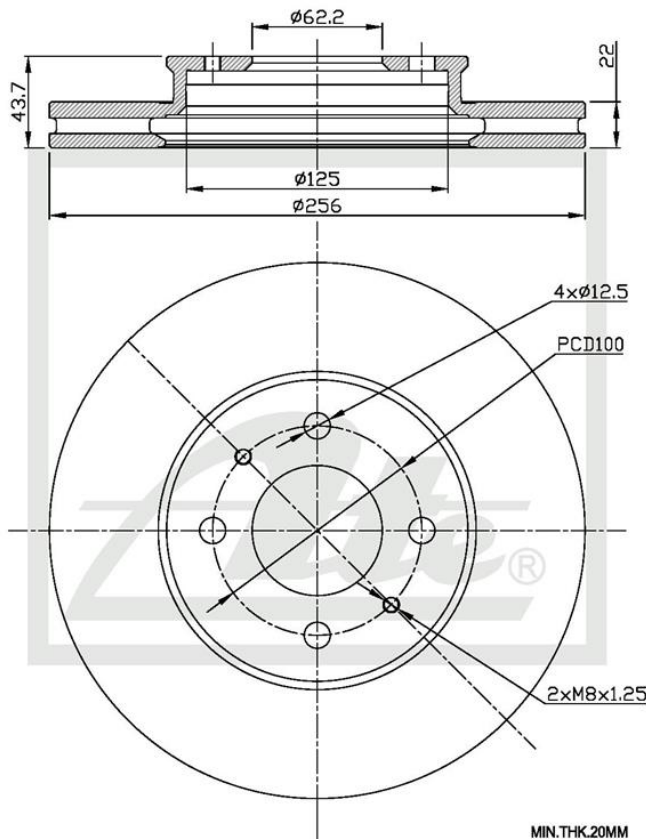

NEW PART NUMBER

Drawing

Details of New Part

Brake Disc – Front

Product Dimensions

Diameter - 256mm

Thickness - 22mm

Height – 43.7mm

PCD - 100mm

Spigot -62.2mm

Package Dimensions

Weight –5500g

L – 300mm

W – 300mm

H – 58mm